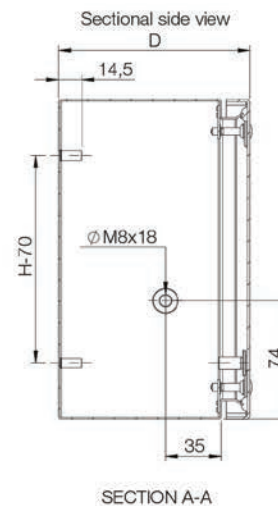

Material: AISI 304L pre-grained stainless steel, AISI 316 (on request)
Body: 1 mm. Cover: 1.5 mm.

Body: Folded and seam welded. Four M6x13 studs for bottom profile / mounting plate fixation.

Gasket: For AISI 316L, sealing is ensured by an injected one piece silicone gasket.

Earthing: M8x18 mm earthing studs in body and cover, M8 nuts, earthing washers and earthing labels.

Protection: IP 66 | TYPE 4X, 12, 13 | IK 08.

Finish: 400 pre-grained stainless steel.

Delivery: Body, cover, cover screws, fixing screws, cover plugs and earthing facilities.

IP 66 | TYPE 4X, 12, 13 | IK 08

STAINLESS 304

Box dimension			Weight (kg)	Item no.
H	W	D		
150	150	80	1.10	SSTB151508
150	150	120	1.30	SSTB151512
150	300	80	1.80	SSTB153008
150	300	120	2.15	SSTB153012
200	200	80	1.65	SSTB202008
200	200	120	1.95	SSTB202012
200	300	80	2.25	SSTB203008
200	300	120	2.55	SSTB203012
200	400	80	2.80	SSTB204008
200	400	120	3.20	SSTB204012
200	500	120	3.90	SSTB205012
200	600	120	4.60	SSTB206012
200	800	120	5.90	SSTB208012
300	300	80	3.05	SSTB303008
300	300	120	3.40	SSTB303012
300	400	120	4.25	SSTB304012
300	500	120	5.10	SSTB305012
300	600	120	6.10	SSTB306012
400	400	120	5.50	SSTB404012
400	600	120	7.65	SSTB406012
400	800	120	9.70	SSTB408012

STAINLESS 316

Box dimension			Weight (kg)	Item no.
H	W	D		
150	150	80	1.10	SSTB151508-316
150	150	120	1.30	SSTB151512-316
150	300	80	1.80	SSTB153008-316
150	300	120	2.15	SSTB153012-316
200	200	80	1.65	SSTB202008-316
200	200	120	1.95	SSTB202012-316
200	300	80	2.25	SSTB203008-316
200	300	120	2.55	SSTB203012-316
200	400	80	2.80	SSTB204008-316
200	400	120	3.20	SSTB204012-316
200	500	120	3.90	SSTB205012-316
200	600	120	4.60	SSTB206012-316
200	800	120	5.90	SSTB208012-316
300	300	80	3.05	SSTB303008-316
300	300	120	3.40	SSTB303012-316
300	400	120	4.25	SSTB304012-316
300	500	120	5.10	SSTB305012-316
300	600	120	6.10	SSTB306012-316
400	400	120	5.50	SSTB404012-316
400	600	120	7.65	SSTB406012-316
400	800	120	9.70	SSTB408012-316